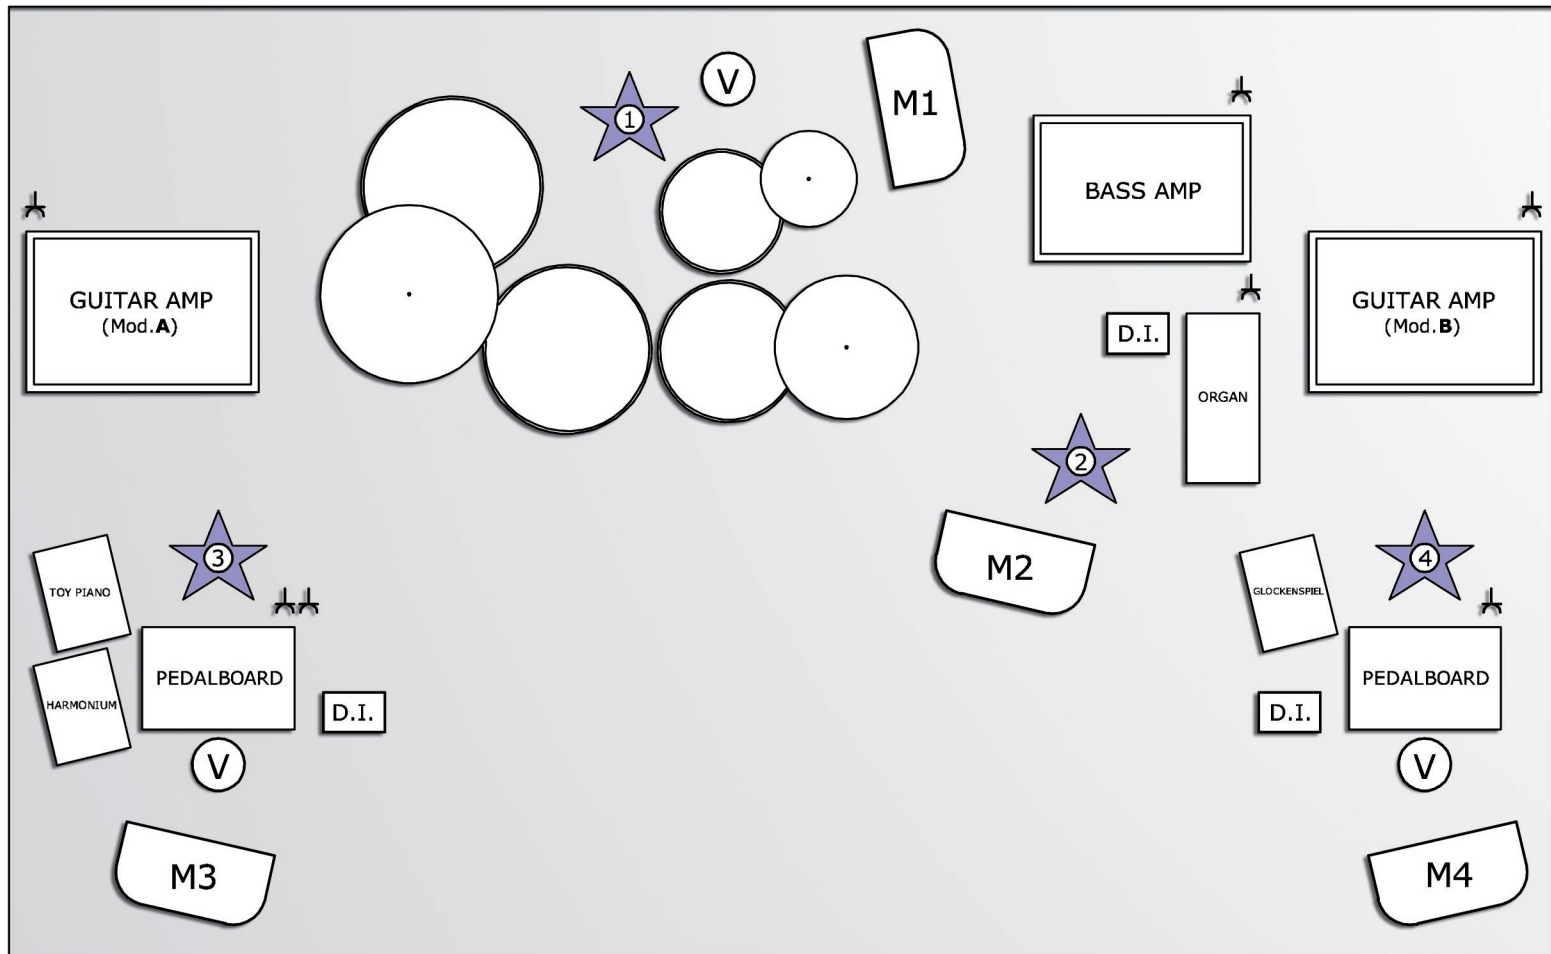

PSYCHOPATHIC ROMANTICS - stage plan & technical rider

status 27.12.09

MEMBERS OF THE BAND

4

NAME LIST

★ Mario La Porta	Voice, drums
★ Vincenzo Tancredi	Bass, organ*
★ Filippo Santoiemma	Voice, electric guitar, electrified bouzuki, harmonium, electrified toy piano*
★ Augusto De Cesare	Voice, electric guitar, electrified mandolin, glockenspiel*

*only in case of availability of space

BACKLINE

- **drums** complete of:
kick, 2 toms, 1 floor tom, snare, hardware for 2 cymbals and for hit-hat;
cymbals and hit-hat will be personally supplied.
- **1 bass amp**
featured model:
Marshall (head), Mark Bass 4x10 (cabinet).
- **2 guitar amps**
featured models:
Marshall Bluesbreaker reissue 1962 (combo) (on stage plan Mod. **B**);
Orange AD30TC (combo) (on stage plan Mod. **A**).

POWER POINTS

- **7 power points 220v** positioned on stage as shown in stage plan to the ⚡ symbol

PSYCHOPATHIC ROMANTICS - channel list

status 27.12.09

MIXER

- mixer 24 channels

OUTBOARD

- TL AUDIO 5050 (preamp and compressor)

MONITORS

- **4 independent monitor lines** positioned on stage as shown in stage plan to the **M1, M2, M3, M4** symbols

CH.	INSTRUMENT	MICROPHONE/D.I. BOX	STAND	NOTES
1	Kick	AKG D112	Baby	*
2	Snare Top	Shure SM-57	Clamp	*
3	Snare Bottom	Shure SM-57	Baby	*
4	Hit-Hat	Condenser	Tall	*
5	Tom 1	Shure SM-57	Clamp	*
6	Tom 2	Shure SM-57	Clamp	*
7	Floor Tom	Shure SM-57	Clamp	*
8	Over Head L	Condenser	Tall	*
9	Over Head R	Condenser	Tall	*
10	Bass Amp	Balanced output/AKG D112	Tall	**
11	Guitar Amp (Mod. A)	Shure SM-57/Sennheiser 421	Tall	**
12	Guitar Amp (Mod. B)	Shure SM-57/Sennheiser 421	Tall	**
13	Mandolin	D.I. BOX 1		
14	Bouzuki	D.I. BOX 2		
15	Toy Piano	D.I. BOX 2		
16	Organ	D.I. BOX 3		
17	Harmonium	Shure PG-81/Shure SM-58	Tall	
18	Glockenspiel	Shure PG-81/Shure SM-58	Tall	
19	Vocals 	Sennheiser E935/Shure SM-58	Tall	
20	Vocals 	Shure SM-58	Tall	
21	Vocals 	Shure SM-58	Tall	