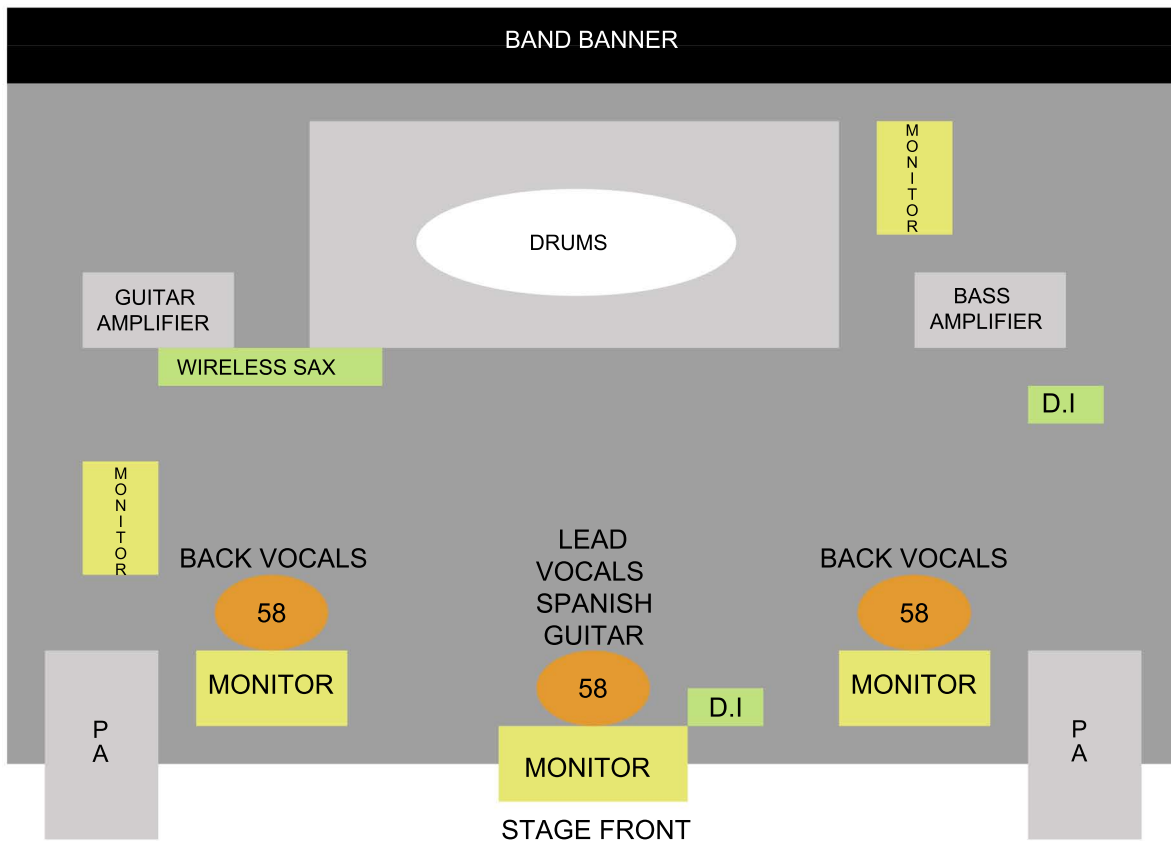

Stoyke Trino

ENGLISH

BAND BANNER

CHANELS	INSTRUMENTS	MICROPHONES
1.-	KICK	AKG 112 (SIMIL) COMPRESOR
2.-	TOM	SM57 (SIMIL)
3.-	FLOOR TOM	SM 57
4.-	SNARE	SHURE SM COMPRESOR
5.-	HIT HAT	SM 81
6.-	OVERHEAD 1	SM 81
7.-	OVERHEAD 2	SM 81
8.-	ELECTRIC BASS	DI BOX COMPRESOR
9.-	ELECTRIC GUITAR	SHURE SM COMPRESOR
10.-	SPANISH GUITAR	DI BOX COMPRESO
11.-	WIRELESS SAX	OWN WIRELESS MIC
12	LEAD VOCAL	SM 58
13.-	BACK VOCAL	SM 58
14.-	BACK VOCAL	SM 58
15.-	TALK BACK	